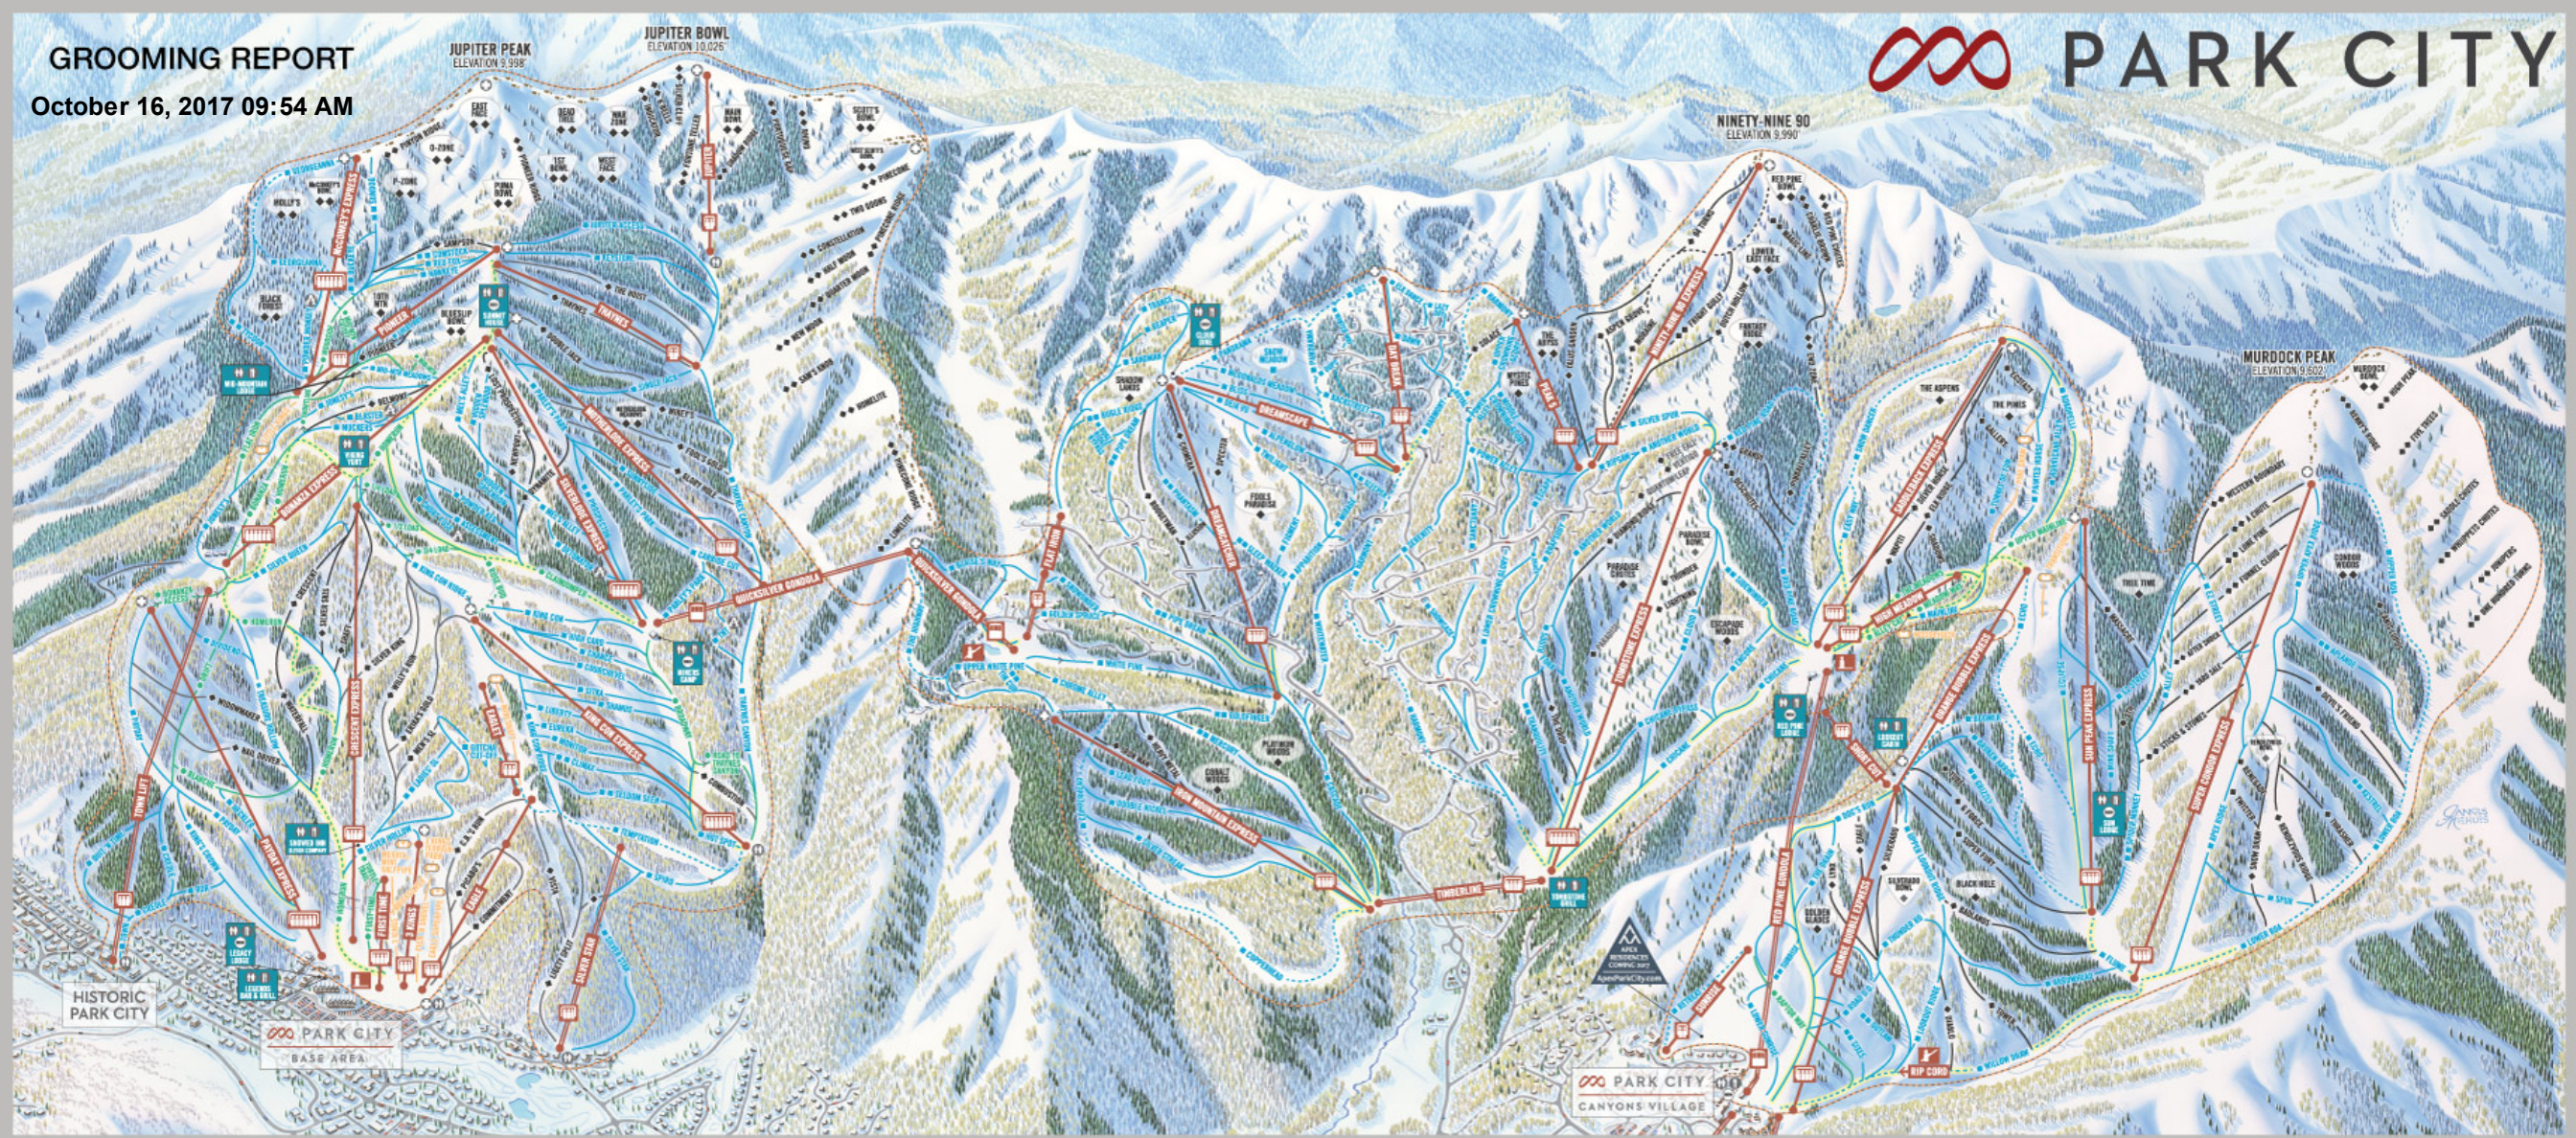

GROOMING REPORT

October 16, 2017 09:54 AM

PARK CITY

GROOMED TRAILS

TERRAIN PARKS

Official Soft Drink

Official Communications Partner

Official Uniform

Official Card

Official Snack

Official Suncare

Official Camera

Official Rental Car

Official Footwear

Official Coffee

Official Helmet, Goggles and Sunglasses